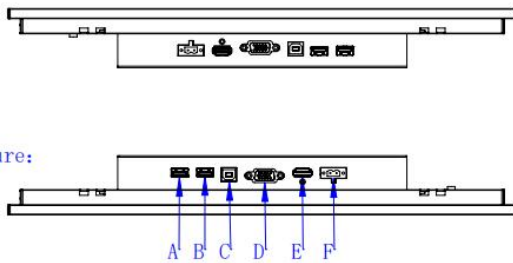

PANEL5000-D1563-L

V1.0

Touch Screen Monitor

15.6" TFT Resistive touch screen Industrial Monitor

Specifications :

General	Control button	set Contrast ratio and Luminance via OSD at the back panel
	Dimensions (W x H x D)	405mm x 258mm x 47mm
	Cut out Size (W x H)	387mm x 240mm
	Box structure	Front panel frame: aluminum-magnesium alloy; Back cover: SGCC, silver
	Mounting	Support panel mounted, wall-mounted, Desktop VESA
	Power Supply	12~24V DC
	Power Dissipation	11W
	Signal input	VGA & HDMI
	NW	4.1kg
LCD	LCD Size	15.6" TFT
	Resolution	1366 x 768/1920x 1080
	Colors	16.7MB
	Active Area (W x H)	344.232×193.536mm/344.16mm×193.59mm
	Backlight	LED
	MTBF	50000hrs/15000hrs
	Pixel Pitch (H x V)	0.252x 0.252/0.179x0.179
	Luminance	400cd/m2/250cd/m2
	Contrast Ratio	800:1/3000:1
	Viewing Angle	85/85/50/80/ 89/89/89/89
Touchscreen	Type	Resistive touch
	Resolution	4096 x 4096
	Transmittance	> 78%
	Controller interface	USB
	Driver Support	Windows XP, Windows 7, Winows8, Windows 10, Linux
	Response Time	< 5ms
	Surface Hardness	Mohs' 3H
Environmental	Operating Temperature	-20 ~ 60°C (-4~140°F)
	Storage Temperature	-30 ~ 80°C (-22 ~ 176°F)
	Relative humidity	5~95% RH@40°C,non-condensing
	Vibration	Operating Random Vibration Test 5~500Hz, 1.5Grms@with SSD, follow IEC 60068-2-64
	Shock	Operating 10G peak acceleration (11ms duration), follow IEC 60068-2-27
	EMC	CE/FCC Class B
	Front Panel Protection	IP65 Compliant

Dimensions:mm

Interface figure:

The interface definition:

- A:USB1 B:USB2 C:USB TOUCH
- D:COM E:HDMI F:DC IN (12V)

Ordering Information:

Product Code	Description
PANEL5000-D1563-L	15.6\"TFT LCD/1366*768 / 1×VGA / 1×HDMI / 2*USB / Resistive Touch Screen / DC12-24V
PANEL5000-D1563-LH	15.6\"TFT LCD/1920*1080 /1×VGA / 1×HDMI/ 2*USB/ Resistive Touch Screen / DC12-24V