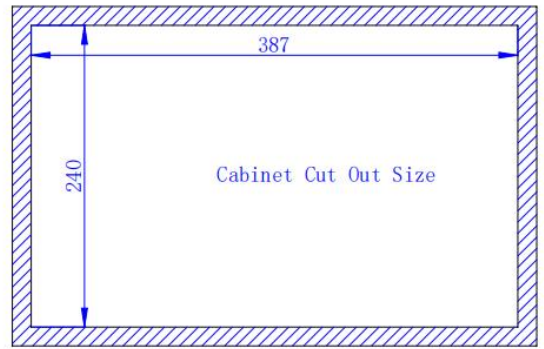

PANEL5000-D1563-L

V1.0

Touch Screen Monitor

15.6" TFT Resistive touch screen Industrial Monitor

Specifications :

General	Control button	set Contrast ratio and Luminance via OSD at the back panel
	Dimensions (W x H x D)	405mm x 258mm x 47mm
	Cut out Size (W x H)	387mm x 240mm
	Box structure	Front panel frame: aluminum-magnesium alloy; Back cover: SGCC, silver
	Mounting	Support panel mounted, wall-mounted, Desktop VESA
	Power Supply	12~24V DC
	Power Dissipation	11W
	Signal input	VGA & HDMI
	NW	4.1kg
LCD	LCD Size	15.6" TFT
	Resolution	1366 x 768/1920x 1080
	Colors	16.7MB
	Active Area (W x H)	344.232×193.536mm/344.16mm×193.59mm
	Backlight	LED
	MTBF	50000hrs/15000hrs
	Pixel Pitch (H x V)	0.252x 0.252/0.179x0.179
	Luminance	400cd/m2/250cd/m2
	Contrast Ratio	800:1/3000:1
	Viewing Angle	85/85/50/80/ 89/89/89/89
Touchscreen	Type	Resistive touch
	Resolution	4096 x 4096
	Transmittance	> 78%
	Controller interface	USB
	Driver Support	Windows XP, Windows 7, Winows8, Windows 10, Linux
	Response Time	< 5ms
	Surface Hardness	Mohs' 3H
Environmental	Operating Temperature	-20 ~ 60°C (-4~140°F)
	Storage Temperature	-30 ~ 80°C (-22 ~ 176°F)
	Relative humidity	5~95% RH@40°C,non-condensing
	Vibration	Operating Random Vibration Test 5~500Hz, 1.5Grms@with SSD, follow IEC 60068-2-64
	Shock	Operating 10G peak acceleration (11ms duration), follow IEC 60068-2-27
	EMC	CE/FCC Class B
	Front Panel Protection	IP65 Compliant

Dimensions:mm

Interface figure:

The interface definition:

- A:USB1 B:USB2 C:USB TOUCH
- D:COM E:HDMI F:DC IN (12V)

Ordering Information:

Product Code	Description
PANEL5000-D1563-L	15.6\"TFT LCD/1366*768 / 1×VGA / 1×HDMI / 2*USB / Resistive Touch Screen / DC12-24V
PANEL5000-D1563-LH	15.6\"TFT LCD/1920*1080 /1×VGA / 1×HDMI/ 2*USB/ Resistive Touch Screen / DC12-24V