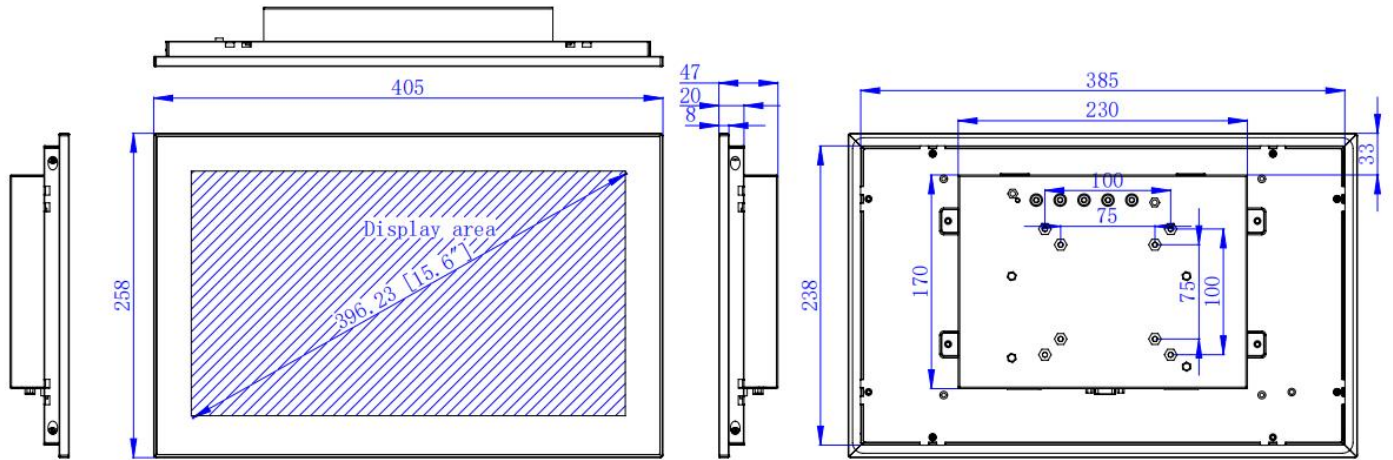

PANEL5000-D1563-L

V1.0

Touch Screen Monitor

15.6" TFT Resistive touch screen Industrial Monitor

Specifications :

General	Control button	set Contrast ratio and Luminance via OSD at the back panel
	Dimensions (W x H x D)	405mm x 258mm x 47mm
	Cut out Size (W x H)	387mm x 240mm
	Box structure	Front panel frame: aluminum-magnesium alloy; Back cover: SGCC, silver
	Mounting	Support panel mounted, wall-mounted, Desktop VESA
	Power Supply	12~24V DC
	Power Dissipation	11W
	Signal input	VGA & HDMI
	NW	4.1kg
LCD	LCD Size	15.6" TFT
	Resolution	1366 x 768/1920x 1080
	Colors	16.7MB
	Active Area (W x H)	344.232×193.536mm/344.16mm×193.59mm
	Backlight	LED
	MTBF	50000hrs/15000hrs
	Pixel Pitch (H x V)	0.252x 0.252/0.179x0.179
	Luminance	400cd/m2/250cd/m2
	Contrast Ratio	800:1/3000:1
	Viewing Angle	85/85/50/80/ 89/89/89/89
Touchscreen	Type	Resistive touch
	Resolution	4096 x 4096
	Transmittance	> 78%
	Controller interface	USB
	Driver Support	Windows XP, Windows 7, Winows8, Windows 10, Linux
	Response Time	< 5ms
	Surface Hardness	Mohs' 3H
Environmental	Operating Temperature	-20 ~ 60°C (-4~140°F)
	Storage Temperature	-30 ~ 80°C (-22 ~ 176°F)
	Relative humidity	5~95% RH@40°C,non-condensing
	Vibration	Operating Random Vibration Test 5~500Hz, 1.5Grms@with SSD, follow IEC 60068-2-64
	Shock	Operating 10G peak acceleration (11ms duration), follow IEC 60068-2-27
	EMC	CE/FCC Class B
	Front Panel Protection	IP65 Compliant

Dimensions:mm

Interface figure:

The interface definition:

- A:USB1 B:USB2 C:USB TOUCH
- D:COM E:HDMI F:DC IN (12V)

Ordering Information:

Product Code	Description
PANEL5000-D1563-L	15.6\"TFT LCD/1366*768 / 1×VGA / 1×HDMI / 2*USB / Resistive Touch Screen / DC12-24V
PANEL5000-D1563-LH	15.6\"TFT LCD/1920*1080 /1×VGA / 1×HDMI/ 2*USB/ Resistive Touch Screen / DC12-24V